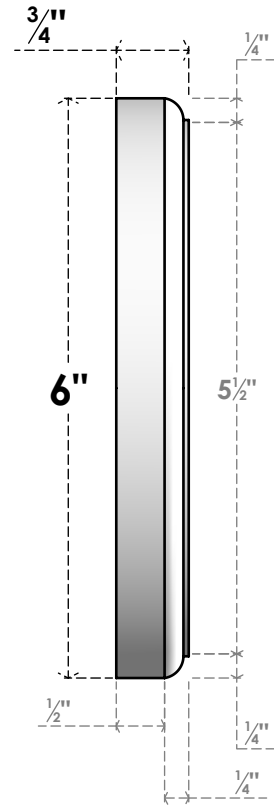

# ROSP060X060X075GRY04

6"W X 6"H X 3/4"P STANDARD GRAYSON BULLSEYE ROSETTE WITH ROUNDED EDGE, ARCHITECTURAL GRADE PVC

**FRONT**

**SIDE**

EKENA MILLWORK  
2300 WEST MAIN ST.  
CLARKSVILLE, TX 75426  
TOLL FREE: 866-607-0453  
WWW.EKENAMILLWORK.COM

**NOTES**

1. INSTALLATION TO BE COMPLETED IN ACCORDANCE WITH MANUFACTURER'S SPECIFICATIONS.
2. DRAWING MAY NOT BE TO SCALE
3. THIS DRAWING IS INTENDED FOR DESIGN AND PLANNING PURPOSES ONLY.
4. ALL INFORMATION CONTAINED HEREIN WAS CURRENT AT THE TIME OF DEVELOPMENT BUT MUST BE REVIEWED AND APPROVED BY THE PRODUCT MANUFACTURER TO BE CONSIDERED ACCURATE.
5. ARCHITECTURAL GRADE PVC PRODUCTS ARE MADE FROM EXPANDED CELLULAR PVC AND COME NATURALLY WHITE BUT MAY BE PAINTED