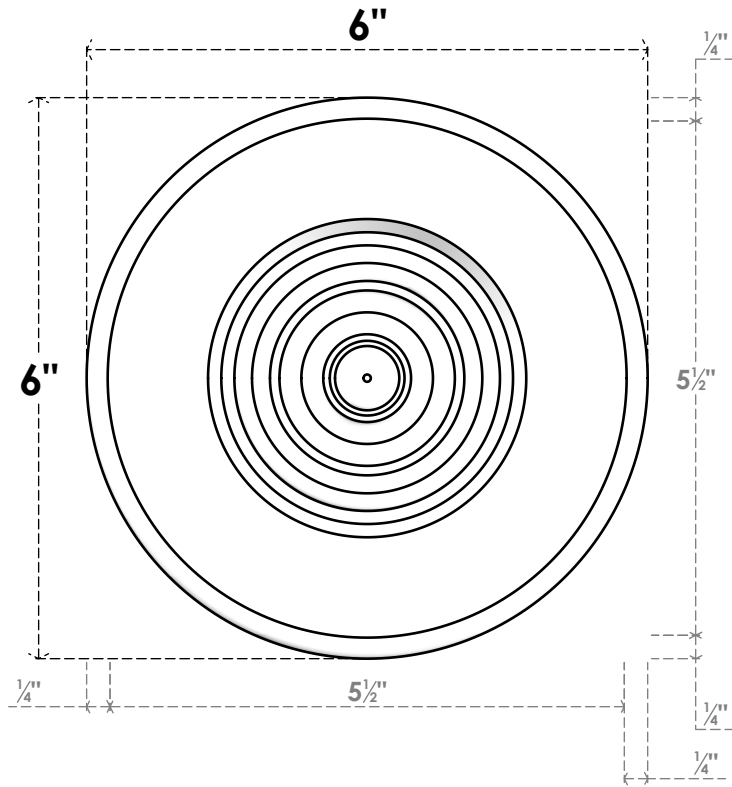

# ROSP060X060X075GRY04

6"W X 6"H X 3/4"P STANDARD GRAYSON BULLSEYE ROSETTE WITH ROUNDED EDGE, ARCHITECTURAL GRADE PVC

**FRONT**

**SIDE**

EKENA MILLWORK  
2300 WEST MAIN ST.  
CLARKSVILLE, TX 75426  
TOLL FREE: 866-607-0453  
WWW.EKENAMILLWORK.COM

**NOTES**

1. INSTALLATION TO BE COMPLETED IN ACCORDANCE WITH MANUFACTURER'S SPECIFICATIONS.
2. DRAWING MAY NOT BE TO SCALE
3. THIS DRAWING IS INTENDED FOR DESIGN AND PLANNING PURPOSES ONLY.
4. ALL INFORMATION CONTAINED HEREIN WAS CURRENT AT THE TIME OF DEVELOPMENT BUT MUST BE REVIEWED AND APPROVED BY THE PRODUCT MANUFACTURER TO BE CONSIDERED ACCURATE.
5. ARCHITECTURAL GRADE PVC PRODUCTS ARE MADE FROM EXPANDED CELLULAR PVC AND COME NATURALLY WHITE BUT MAY BE PAINTED